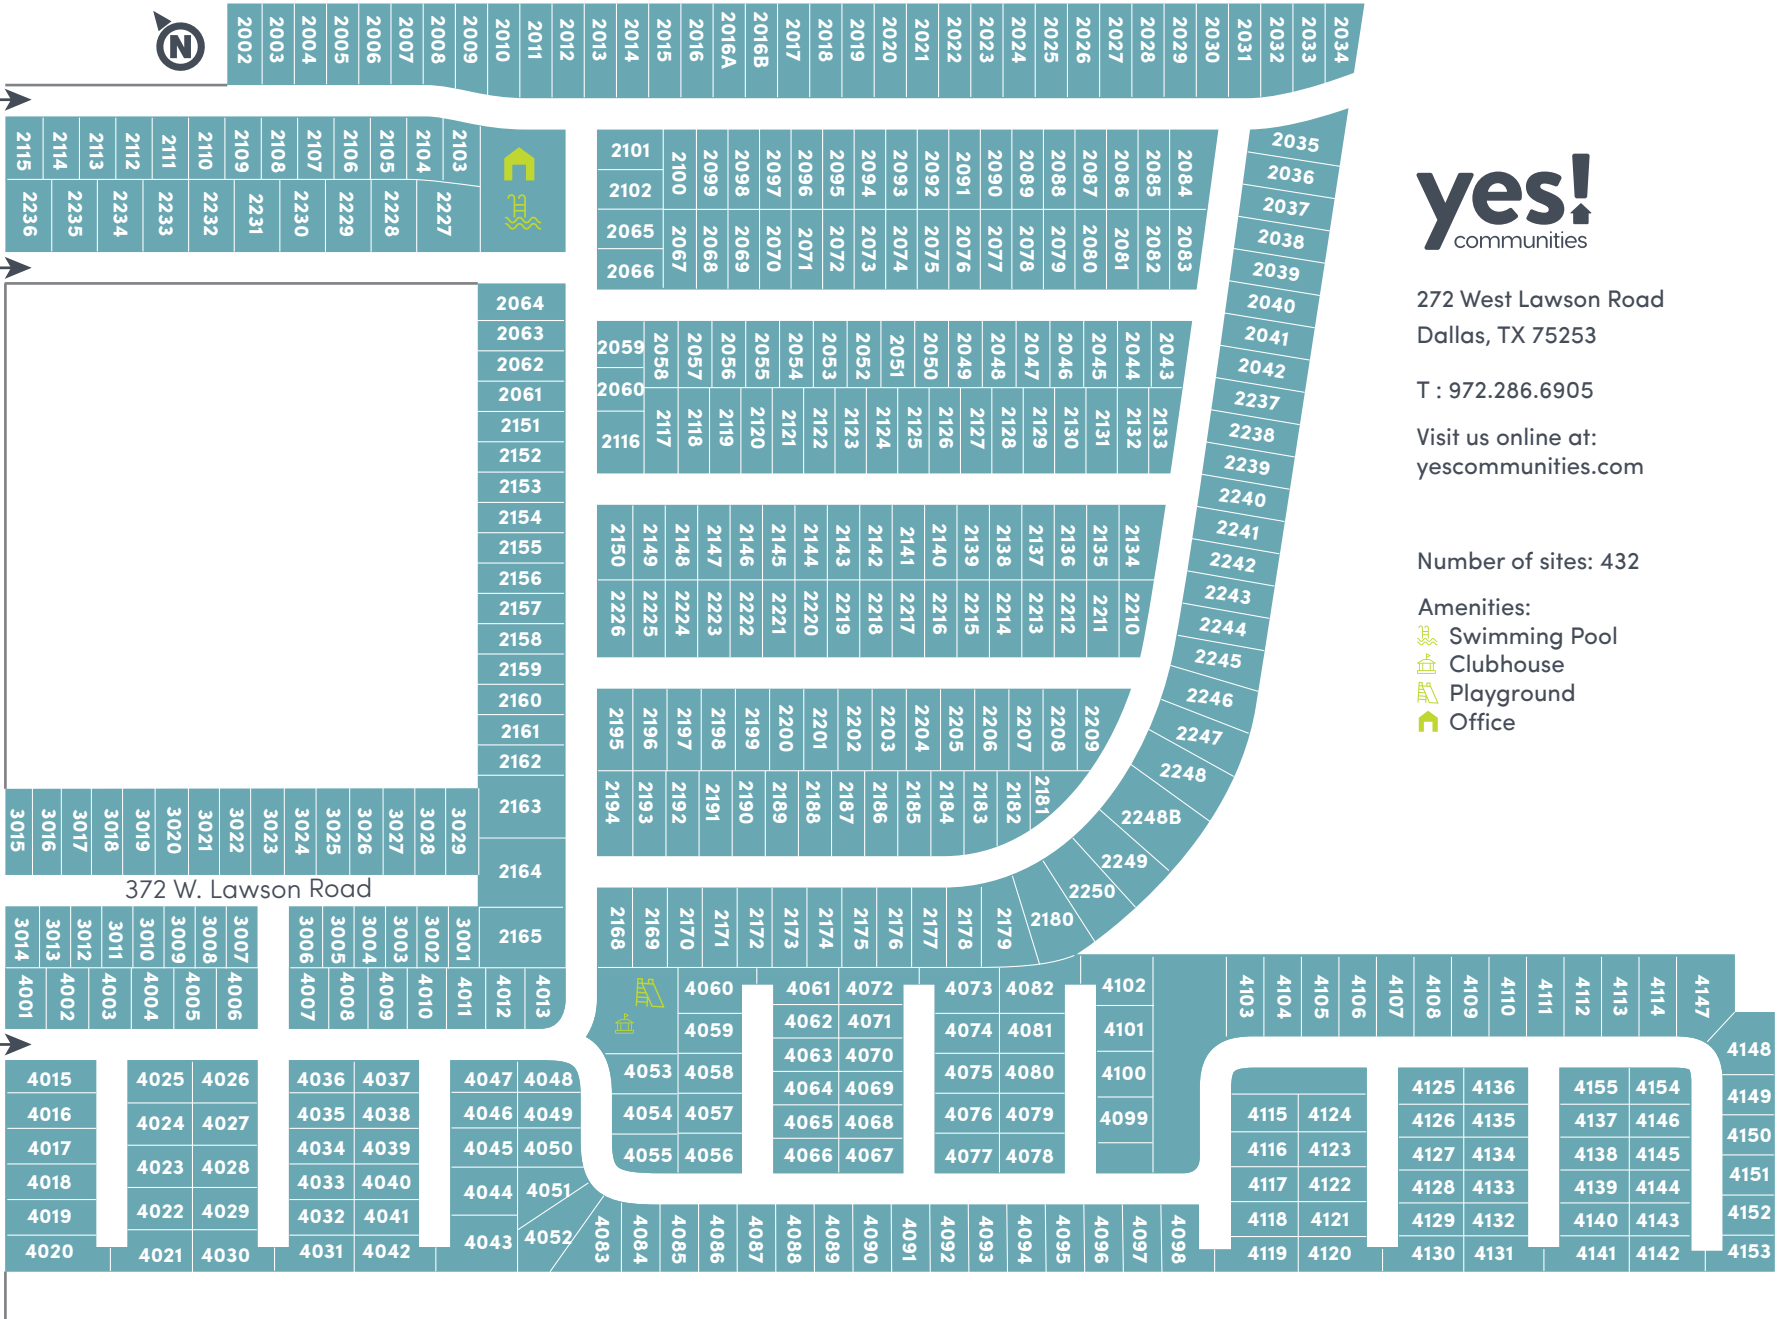

Arbor Springs

ENTRANCE

ENTRANCE

ENTRANCE

272 W. Lawson Road

420 W. Lawson Road

272 West Lawson Road
Dallas, TX 75253

T : 972.286.6905

Visit us online at:
yescommunities.com

Number of sites: 432

Amenities:

- Swimming Pool
- Clubhouse
- Playground
- Office